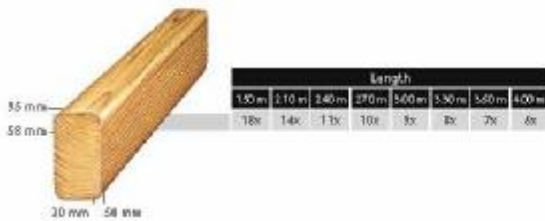

Length:

Quantity:

Price:

Subtotal:

X

=

Subtotal:

+

Beam →

Length:

Quantity:

Price:

Subtotal:

X

=

Subtotal: