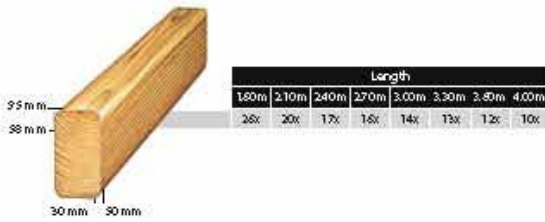

Shoppinglist

Box 

Subtotal

+

Post 

Length

Quantity

Price

Subtotal

X

=

+

Beam 

Length

Quantity

Price

Subtotal

X

=

+

Board 

Length

Quantity

Price

Subtotal

X

=

+

Length slide

3.00 m

Subtotal

=