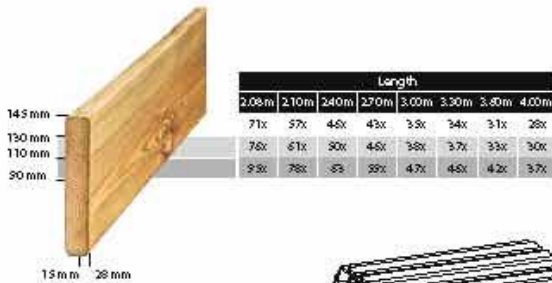

Subtotal

X

=

+

Beam 

Length

Quantity

Price

Subtotal

X

=

+

Board 

Length

Quantity

Price

Subtotal

X

=

+

Length slide

3.00 m

Subtotal

=