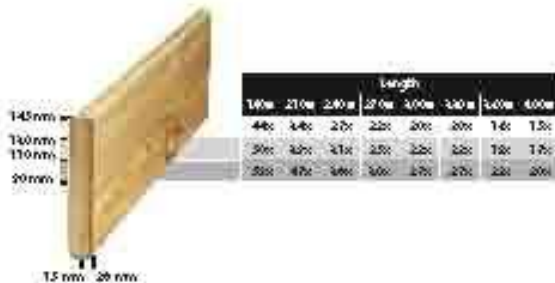

Subtotal

X

=

+

Beam 

length

Quantity

Price

Subtotal

X

=

+

Board 

length

Quantity

Price

Subtotal

X

=

+

Length slide

3,00 m

Subtotal

+