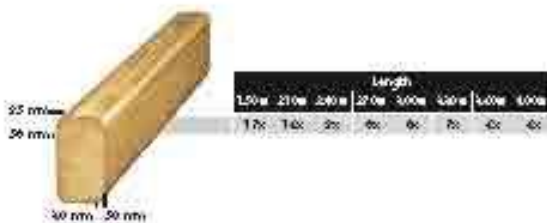

Cottage Shoppinglist

Box 

Subtotal

+

Post 

length

Quantity

Price

Subtotal

X

=

+

Beam 

length

Quantity

Price

Subtotal

X

=

+

Board 

length

Quantity

Price

Subtotal

X

=

+

Length slide

3,00 m

Subtotal

+