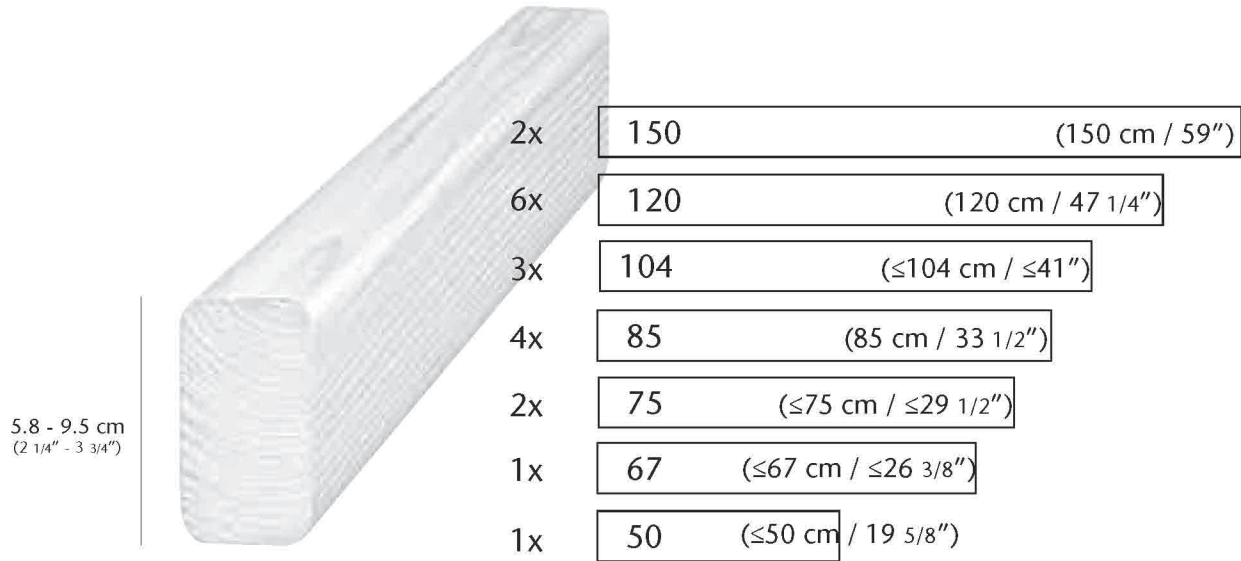

Jungle Cottage

401_090

CE
EN 71-1 & 8

TM & © 2009 Jungle Gym B.V., Amsterdam, The Netherlands.
Copyrighted material. Do not reproduce under penalty of law.

6.8 - 9.5 cm
(2 5/8" - 3 3/4")

4x

240

(240 cm / 94 1/2")

6.8 - 9.5 cm
(2 5/8" - 3 3/4")

5.8 - 9.5 cm
(2 1/4" - 3 3/4")

2x

150

(150 cm / 59")

6x

120

(120 cm / 47 1/4")

1.5 - 2.8 cm
(5/8" - 1 1/8")

14.5 cm (5 3/4") 13 cm (5 1/8") 11 cm (4 3/8") 8.5 cm (3 3/8")

18x	22x	28x
16x	17x	19x
19x	21x	23x

140

(140 cm / 55 1/8")

120

(120 cm / 47 1/4")

60

(60cm / 23 5/8")