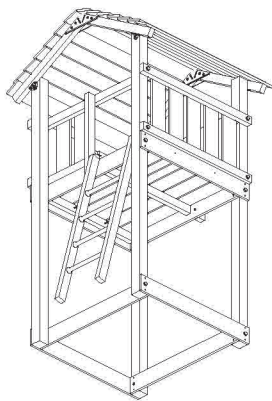

Jungle Cottage

401_090

CE
EN 71-1 & 8

TM & © 2009 Jungle Gym B.V., Amsterdam, The Netherlands.
Copyrighted material. Do not reproduce under penalty of law.

6.8 - 9.5 cm
(2 5/8" - 3 3/4")

4x

240

(240 cm / 94 1/2")

6.8 - 9.5 cm
(2 5/8" - 3 3/4")

5.8 - 9.5 cm
(2 1/4" - 3 3/4")

2x

150

(150 cm / 59")

6x

120

(120 cm / 47 1/4")

3x

104

(≤104 cm / ≤41")

4x

85

(85 cm / 33 1/2")

2x

75

(60cm / 23 5/8")