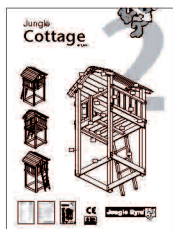

Jungle Cottage

401_090

CE
EN 71-1 & 8

TM & © 2009 Jungle Gym B.V., Amsterdam, The Netherlands.
Copyrighted material. Do not reproduce under penalty of law.

6.8 - 9.5 cm
(2 5/8" - 3 3/4")

4x

240

(240 cm / 94 1/2")

6.8 - 9.5 cm
(2 5/8" - 3 3/4")

5.8 - 9.5 cm
(2 1/4" - 3 3/4")

2x

150

(150 cm / 59")

6x

120

(120 cm / 47 1/4")

3x

104

(≤104 cm / ≤41")

4x

85

(85 cm / 33 1/2")

2x

75