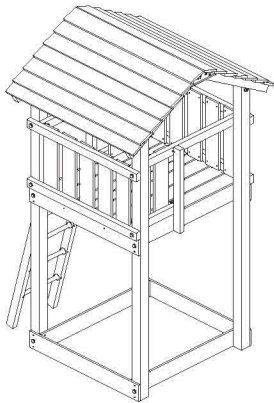

Jungle Cottage

401_090

CE
EN 71-1 & 8

TM & © 2009 Jungle Gym B.V., Amsterdam, The Netherlands.
Copyrighted material. Do not reproduce under penalty of law.

6.8 - 9.5 cm
(2 5/8" - 3 3/4")

4x

240

(240 cm / 94 1/2")

6.8 - 9.5 cm
(2 5/8" - 3 3/4")

5.8 - 9.5 cm
(2 1/4" - 3 3/4")

2x

150

(150 cm / 59")

6x

120

(120 cm / 47 1/4")

3x

104

(≤104 cm / ≤41")

4x

85

(85 cm / 33 1/2")

2x

75

(60cm / 23 5/8")