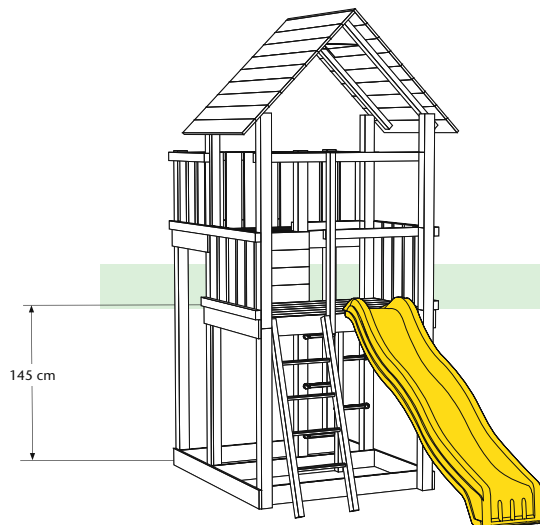

+

Length slide

2.60 m / 3.00 m

Subtotal

=

Total

PicNc Table™ Palace

Shoppinglist