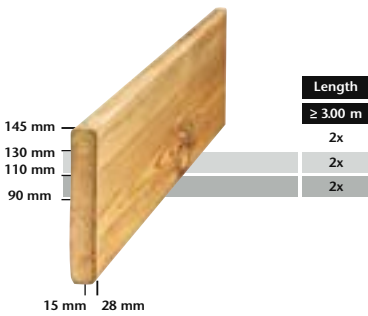

+

Length slide

2.60 m / 3.00 m

Subtotal

=

Total

PicNc Table™ Palace

Shoppinglist

Post →

Length			
Quantity		Price	Subtotal
	X	=	
			+

Beam →

Length			
Quantity		Price	Subtotal
	X	=	
			+

Board →

Length			
Quantity		Price	Subtotal
	X	=	
			+

Total

--