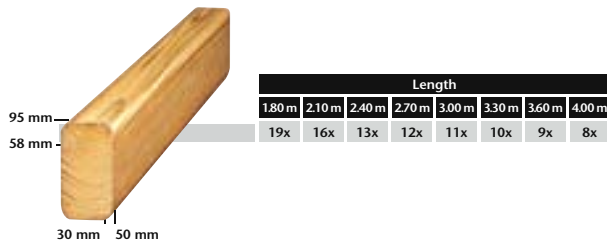

Palace

Shoppinglist

Box →

Subtotal

+

Beam →

Quantity

Price

Subtotal

X

=

+

Board →

Quantity

Price

Subtotal

+

Length slide

2.60 m / 3.00 m

Subtotal

=

Total

PicNc Table™ Palace

Shoppinglist