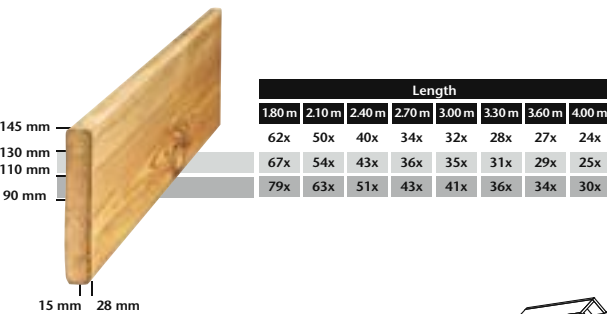

Palace

Shoppinglist

Box →

Subtotal

+

Beam →

Quantity

Price

Subtotal

X

=

+

Board →

Quantity

Price

Subtotal

+

Length slide

2.60 m / 3.00 m

Subtotal

=

Total

PicNc Table™ Palace

Shoppinglist