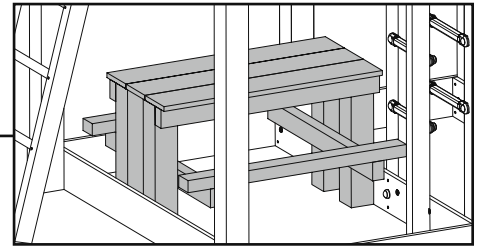

+

Length slide

2.60 m / 3.00 m

Subtotal

=

Total

PicNc Table™ Palace

Shoppinglist

Post →

Length			
Quantity		Price	Subtotal
	X	=	
			+

Beam →

Length			
Quantity		Price	Subtotal
	X	=	
			+

Board →

Length			
Quantity		Price	Subtotal
	X	=	
			+

Total

--