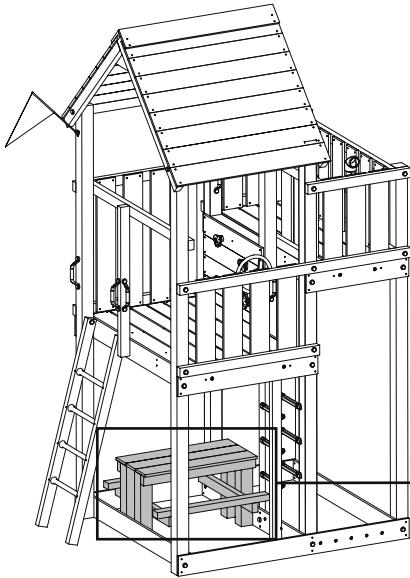

+

Length slide

2.60 m / 3.00 m

Subtotal

=

Total

PicNc Table™ Palace

Shoppinglist

Post →

Length			
Quantity		Price	Subtotal
	X	=	
			+

Beam →

Length			
Quantity		Price	Subtotal
	X	=	
			+

Board →

Length			
Quantity		Price	Subtotal
	X	=	
			+

Total

--