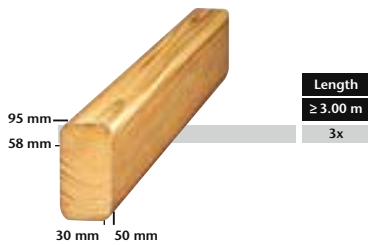

+

Length slide

2.60 m / 3.00 m

Subtotal

=

Total

PicNc Table™ Palace

Shoppinglist

Post →

Length			
Quantity		Price	Subtotal
	X	=	
			+

Beam →

Length			
Quantity		Price	Subtotal
	X	=	
			+

Board →

Length			
Quantity		Price	Subtotal
	X	=	
			+

Total

--